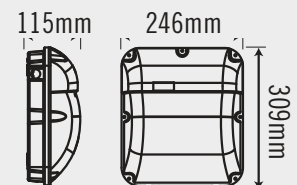

WP3065

SPECIFICATION SHEET

DESCRIPTION

- 30W IP65 Slim LED wallpack.
- 4000K
- 2550lm, 85lm/w
- CRI 80
- Input Voltage: 220-240V AC 50Hz
- Input Current: 0.15A (@230V)
- Forward Voltage: 36V
- High efficient SMD LED,
- Control Gear Spec: 700mA. 48V DC max
- Opal diffuser, even light distribution
- 120° Beam Angle
- Epistar SMD 2835
- 50000hrs Lifetime
- Ambient Temp: -20°C - +40°C
- 3 Year Guarante

CLASSIFICATION

CE **IP 65** RoHS

DIMENSIONS/DRAWING

FINISH

BLACK

Emco House, Units 6-10, Marshgate Drive
Hertford, Hertfordshire, SG13 7JY, UK

Subject to change without prior notice. E & OE.

sales5@emcogroup.co.uk Tel: 01992 582033
www.emcogroup.co.uk Fax: 01992 582044