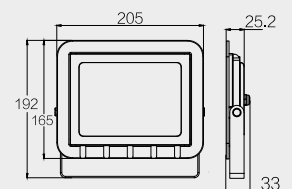

LSF50

SPECIFICATION SHEET

DESCRIPTION

- 50W IP65 Slimline outdoor LED floodlight.
- Epistar SMD2835 LED chips
- AC 220-240V
- 6500K
- 4000lm, 80lm/W
- CRI >70
- 110° Beam Angle
- 50/60Hz Input Frequency
- 0.5m Input Cable
- PF: 0.9
- Lifetime: 25000Hrs
- H05RN 3*1mm² 50cm Cable Length
- 2 Year Guarantee

CLASSIFICATION

DIMENSIONS/DRAWING

FINISH

BLACK

Emco House, Units 6-10, Marshgate Drive
Hertford, Hertfordshire, SG13 7JY, UK

Subject to change without prior notice. E & OE.

sales@emcogroup.co.uk Tel: 01992 582033
www.emcogroup.co.uk Fax: 01992 582044