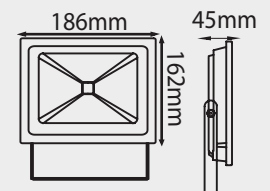

LSF30

SPECIFICATION SHEET

DESCRIPTION

- 30W IP65 Slimline outdoor LED floodlight.
- Epistar SMD2835 LED chips
- AC 220-240V
- 6000-6500K
- 2100lm, 70lm/W
- CRI >80
- 120° Beam Angle
- 50/60Hz Input Frequency
- 0.5m Input Cable
- 3 Year Guarantee

CLASSIFICATION

CE **IP 65** RoHS

DIMENSIONS/DRAWING

FINISH

BLACK

Emco House, Units 6-10, Marshgate Drive
Hertford, Hertfordshire, SG13 7JY, UK

Subject to change without prior notice. E & OE.

sales5@emcogroup.co.uk Tel: 01992 582033
www.emcogroup.co.uk Fax: 01992 582044