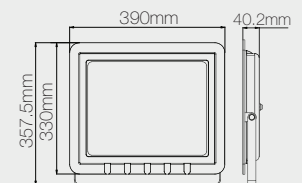

### DESCRIPTION

- 200W IP65 Slimline outdoor LED Floodlight
- IP65 Luminaire Casing
- 2835 LED chips
- AC 220-240V 50-60Hz
- 6500K
- 16000lm, 80lm/W
- CRI >70
- 110° Beam Angle
- 0.5m Input Cable
- Operating Temp: -10°C to 40°C
- PF: 0.9
- 2 Year Guarantee

### DIMENSIONS/DRAWING