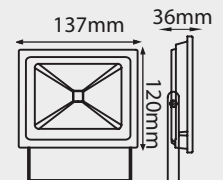

LSF20

SPECIFICATION SHEET

DESCRIPTION

- 20W IP65 Slimline outdoor LED floodlight.
- Epistar SMD2835 LED chips
- AC 220-240V
- 6000-6500K
- 1600lm, 80lm/W
- CRI >80
- 120° Beam Angle
- 50/60Hz Input Frequency
- 0.5m Input Cable
- 3 Year Guarantee

CLASSIFICATION

CE **IP 65** RoHS

DIMENSIONS/DRAWING

FINISH

BLACK

Emco House, Units 6-10, Marshgate Drive
Hertford, Hertfordshire, SG13 7JY, UK

Subject to change without prior notice. E & OE.

sales5@emcogroup.co.uk Tel: 01992 582033
www.emcogroup.co.uk Fax: 01992 582044