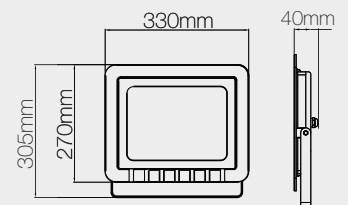

### DESCRIPTION

- 150W IP65 Slimline outdoor LED Floodlight
- IP65 Luminaire Casingr
- 2835 LED chips
- AC 220-240V 50-60Hz
- 6500K
- 12000lm, 80lm/W
- CRI >70
- 110° Beam Angle
- 0.5m Input Cable
- Operating Temp: -10°C to 40°C
- PF: 0.9
- 2 Year Guarantee

### DIMENSIONS/DRAWING