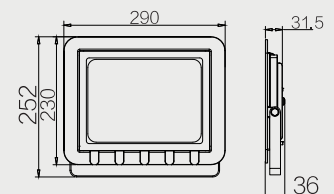

LSF100

SPECIFICATION SHEET

DESCRIPTION

- 100W IP65 Slimline outdoor LED floodlight.
- SMD2835 LED chips
- AC 220-240V
- 6000-6500K
- 8000lm, 80lm/W
- CRI >70
- 110° Beam Angle
- 50/60Hz Input Frequency
- H05RN 3*1mm² 50cm Cable Length
- 2 Year Guarantee

CLASSIFICATION

DIMENSIONS/DRAWING

FINISH

BLACK

Emco House, Units 6-10, Marshgate Drive
Hertford, Hertfordshire, SG13 7JY, UK

Subject to change without prior notice. E & OE.

sales5@emcogroup.co.uk Tel: 01992 582033
www.emcogroup.co.uk Fax: 01992 582044