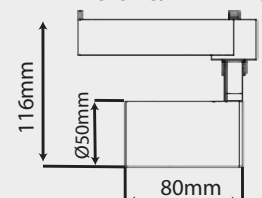

### DESCRIPTION

- 9w LED Single Circuit Tracklight.
- Luminus COB LED chip
- 40° Beam angle
- 60° Tilt angle
- 350° Rotation angle
- 5 Year Guarantee

CODE	WATTAGE	COLOUR TEMP.	LUMENS	CRI
LS5043904	9W	3000K	777lm	90
LS5044954	9W	4000K	771lm	95

### DIMENSIONS/DRAWING