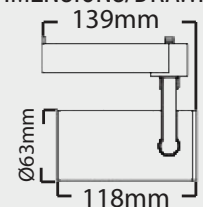

LS503

SPECIFICATION SHEET

DESCRIPTION

- 12w Single circuit LED track light.
- Luminus COB LED
- 40° Beam angle
- 90° tilt angle
- 350° Rotation angle
- 30,000 Lifetime hours
- 5 Year Guarantee

CODE	WATTAGE	COLOUR TEMP.	LUMENS	CRI
LS5033904	12W	3000K	1217lm	90
LS5034954	12W	4000K	1299lm	95

CLASSIFICATION

DIMENSIONS/DRAWING

FINISH

MATT
WHITE

MATT
BLACK

Emco House, Units 6-10, Marshgate Drive
Hertford, Hertfordshire, SG13 7JY, UK

Subject to change without prior notice. E & OE.

sales5@emcogroup.co.uk
www.emcogroup.co.uk