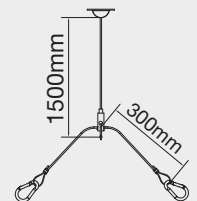

LEDBLSSK

SPECIFICATION SHEET

DESCRIPTION

- LED Backlit Panel suspending kit.
- Cable length: 1.5 Metre.
- Comes with PA4*30mm tapping screw.

COMPATIBLE WITH

- LEDBL660
- LEDBL123
- LEDBL126

CLASSIFICATION

CE RoHS

DIMENSIONS/DRAWING

FINISH

Emco House, Units 6-10, Marshgate Drive
Hertford, Hertfordshire, SG13 7JY, UK

Subject to change without prior notice. E & OE.

sales5@emcogroup.co.uk Tel: 01992 582033
www.emcogroup.co.uk Fax: 01992 582044