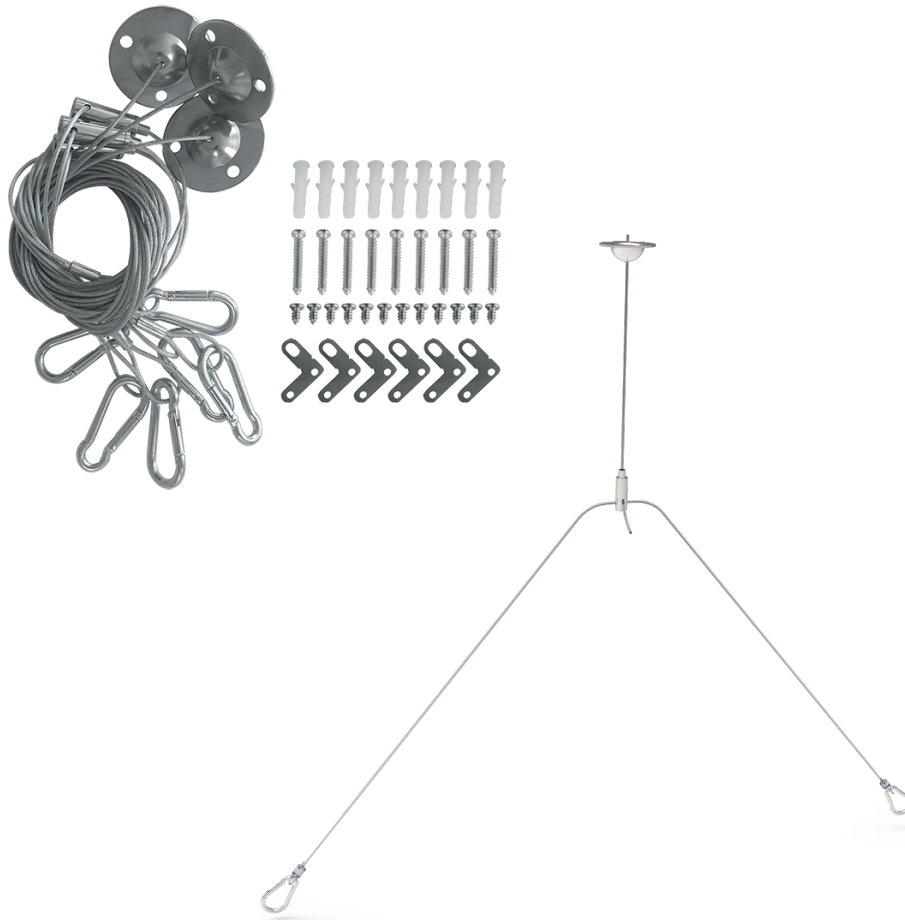

LEDBLSSK

SPECIFICATION SHEET

DESCRIPTION

- LED Backlit Panel suspending kit.
- Cable length: 1.5 Metre.
- Comes with PA4*30mm tapping screw.

COMPATIBLE WITH

- LEDBL660
- LEDBL123
- LEDBL126

CLASSIFICATION

CE RoHS