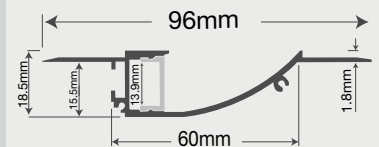

LEDAP9

SPECIFICATION SHEET

DESCRIPTION

- Aluminium Wall Flange Plaster-In LED Profile for LED Strips
- Available in Silver
- Available in 1 or 2 metre lengths
- Comes with 2 caps and 2 mounting clips in 1M, 3 caps and 3 Mounting clips in 2M
- Straight & Corner Connectors available

CLASSIFICATION

DIMENSIONS/DRAWING

FINISH

SILVER

Emco House, Units 6-10, Marshgate Drive
Hertford, Hertfordshire, SG13 7JY, UK

Subject to change without prior notice. E & OE.

sales5@emcogroup.co.uk Tel: 01992 582033
www.emcogroup.co.uk Fax: 01992 582044