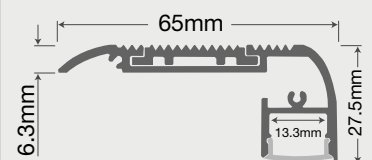

LEDAP4

SPECIFICATION SHEET

DESCRIPTION

- Aluminium Step Edge LED Profile for LED Strips
- Available in Silver
- Available in 1 or 2 metre lengths
- Comes with 2 caps and 2 mounting clips in 1M, 3 caps and 3 Mounting clips in 2M

CLASSIFICATION

DIMENSIONS/DRAWING

FINISH

SILVER

Emco House, Units 6-10, Marshgate Drive
Hertford, Hertfordshire, SG13 7JY, UK

Subject to change without prior notice. E & OE.

sales5@emcogroup.co.uk Tel: 01992 582033
www.emcogroup.co.uk Fax: 01992 582044