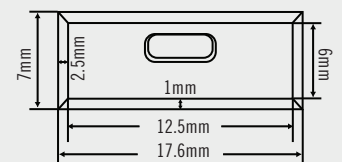

### DESCRIPTION

- Aluminium LED Surface Mounted Profile for LED Strips
- Available in Matt White or Silver
- Available in 1 or 2 metre lengths
- Comes with 2 caps and 2 mounting clips in 1M

### DIMENSIONS/DRAWING