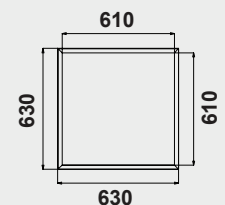

LED66RF

SPECIFICATION SHEET

DESCRIPTION

- Recessed mounting frame for our 600x600 LED panels
- Enables LED660 to be recessed into plasterboard ceilings

CLASSIFICATION

DIMENSIONS/DRAWING

FINISH

WHITE