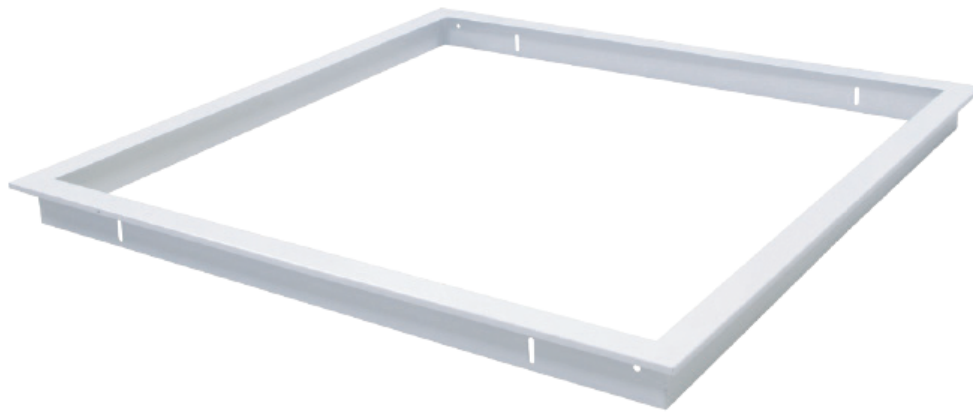

LED66RF

SPECIFICATION SHEET

DESCRIPTION

- Recessed mounting frame for our 600x600 LED panels
- Enables LED660 to be recessed into plasterboard ceilings

CLASSIFICATION

DIMENSIONS/DRAWING

FINISH

WHITE