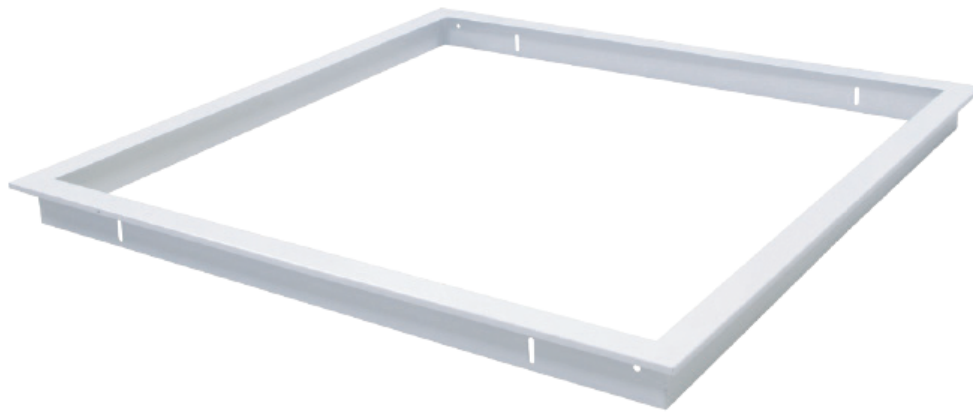

LED33RF

SPECIFICATION SHEET

DESCRIPTION

- Recessed mounting frame for our 300x300 LED panels
- Enables LED33 to be recessed into plasterboard ceilings

CLASSIFICATION

DIMENSIONS/DRAWING

FINISH

WHITE