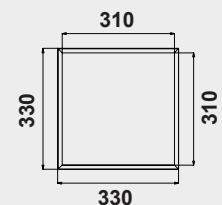

LED33RF

SPECIFICATION SHEET

DESCRIPTION

- Recessed mounting frame for our 300x300 LED panels
- Enables LED33 to be recessed into plasterboard ceilings

CLASSIFICATION

DIMENSIONS/DRAWING

FINISH

WHITE