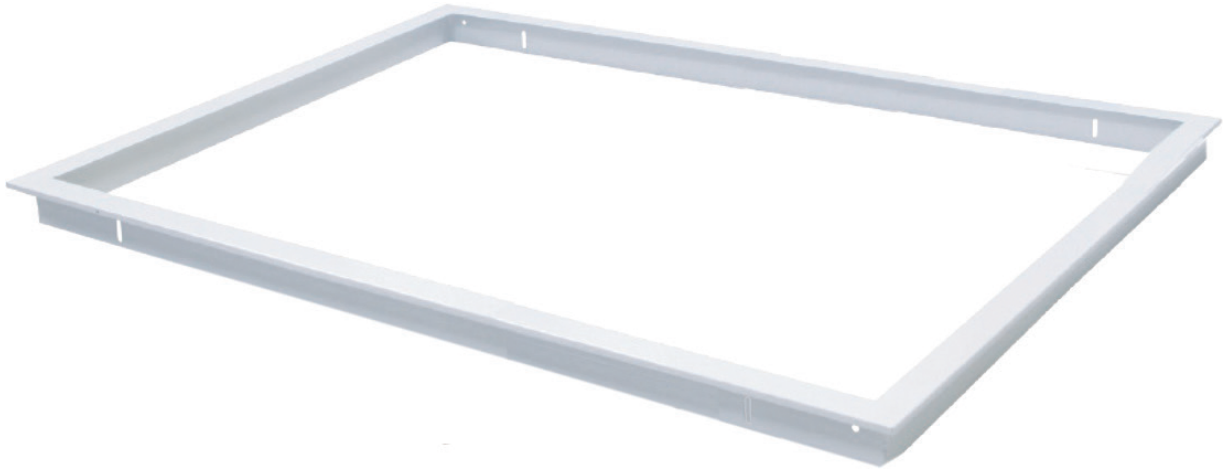

LED126RF

SPECIFICATION SHEET

DESCRIPTION

- Recessed mounting frame for our 1200x600 LED panels
- Enables LED126 to be recessed into plasterboard ceilings

CLASSIFICATION

DIMENSIONS/DRAWING

FINISH

WHITE