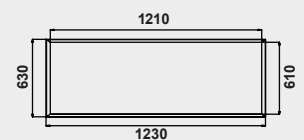

LED126RF

SPECIFICATION SHEET

DESCRIPTION

- Recessed mounting frame for our 1200x600 LED panels
- Enables LED126 to be recessed into plasterboard ceilings

CLASSIFICATION

DIMENSIONS/DRAWING

FINISH

WHITE