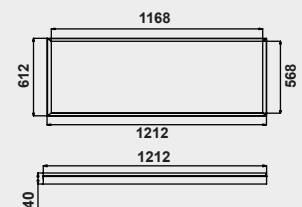

LED126F

SPECIFICATION SHEET

DESCRIPTION

- Surface mounting frame for our 1200x600 LED panels

CLASSIFICATION

CE RoHS

DIMENSIONS/DRAWING

FINISH