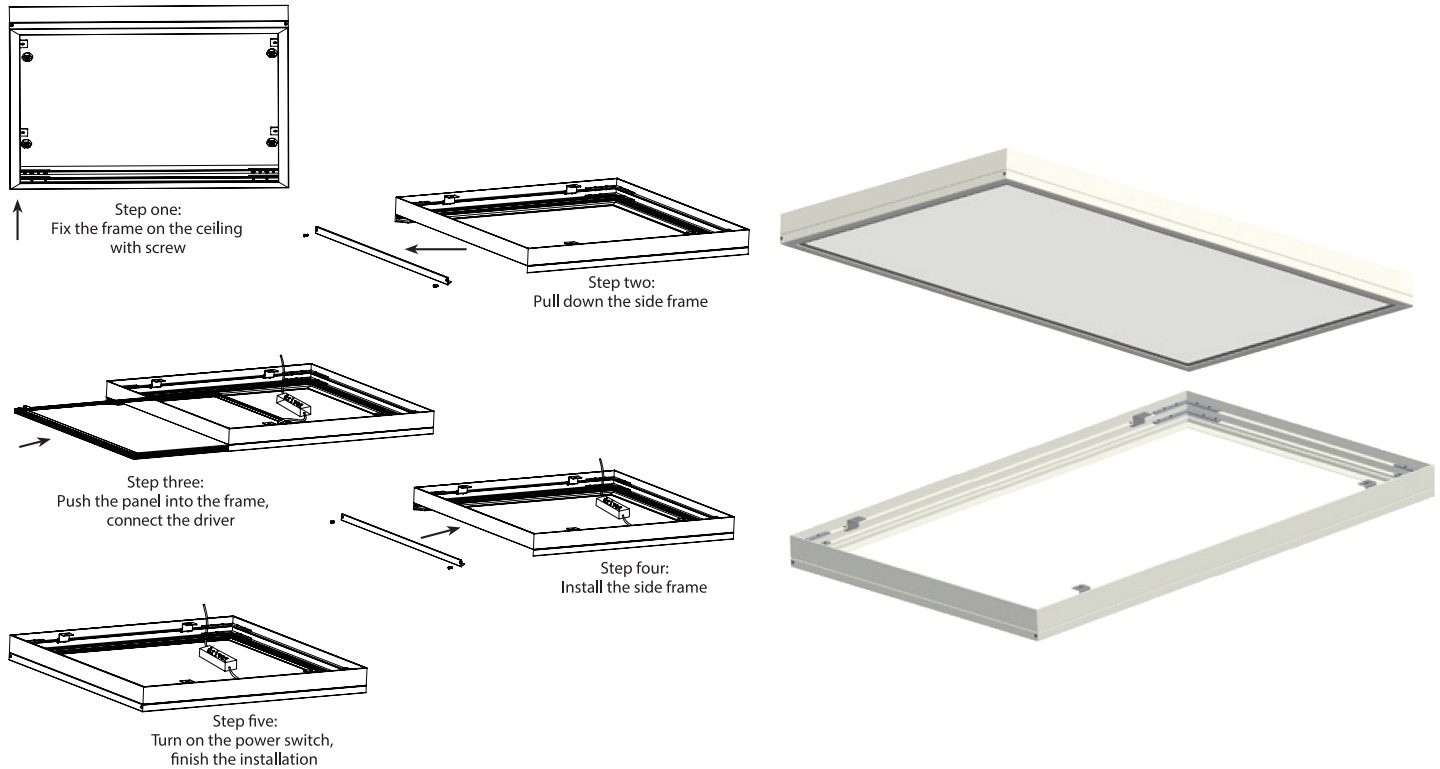

LED126F

SPECIFICATION SHEET

DESCRIPTION

- Surface mounting frame for our 1200x600 LED panels

CLASSIFICATION

CE RoHS

DIMENSIONS/DRAWING

FINISH