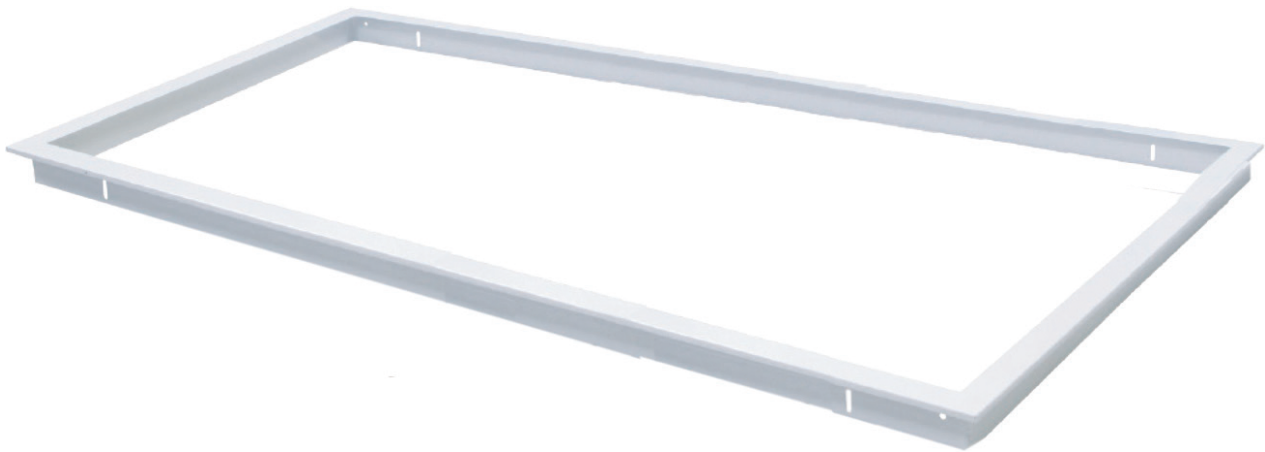

LED123RF

SPECIFICATION SHEET

DESCRIPTION

- Recessed mounting frame for our 1200x300 LED panels
- Enables LED123 to be recessed into plasterboard ceilings

CLASSIFICATION

DIMENSIONS/DRAWING

FINISH

WHITE