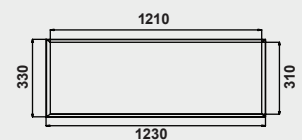

LED123RF

SPECIFICATION SHEET

DESCRIPTION

- Recessed mounting frame for our 1200x300 LED panels
- Enables LED123 to be recessed into plasterboard ceilings

CLASSIFICATION

DIMENSIONS/DRAWING

FINISH

WHITE