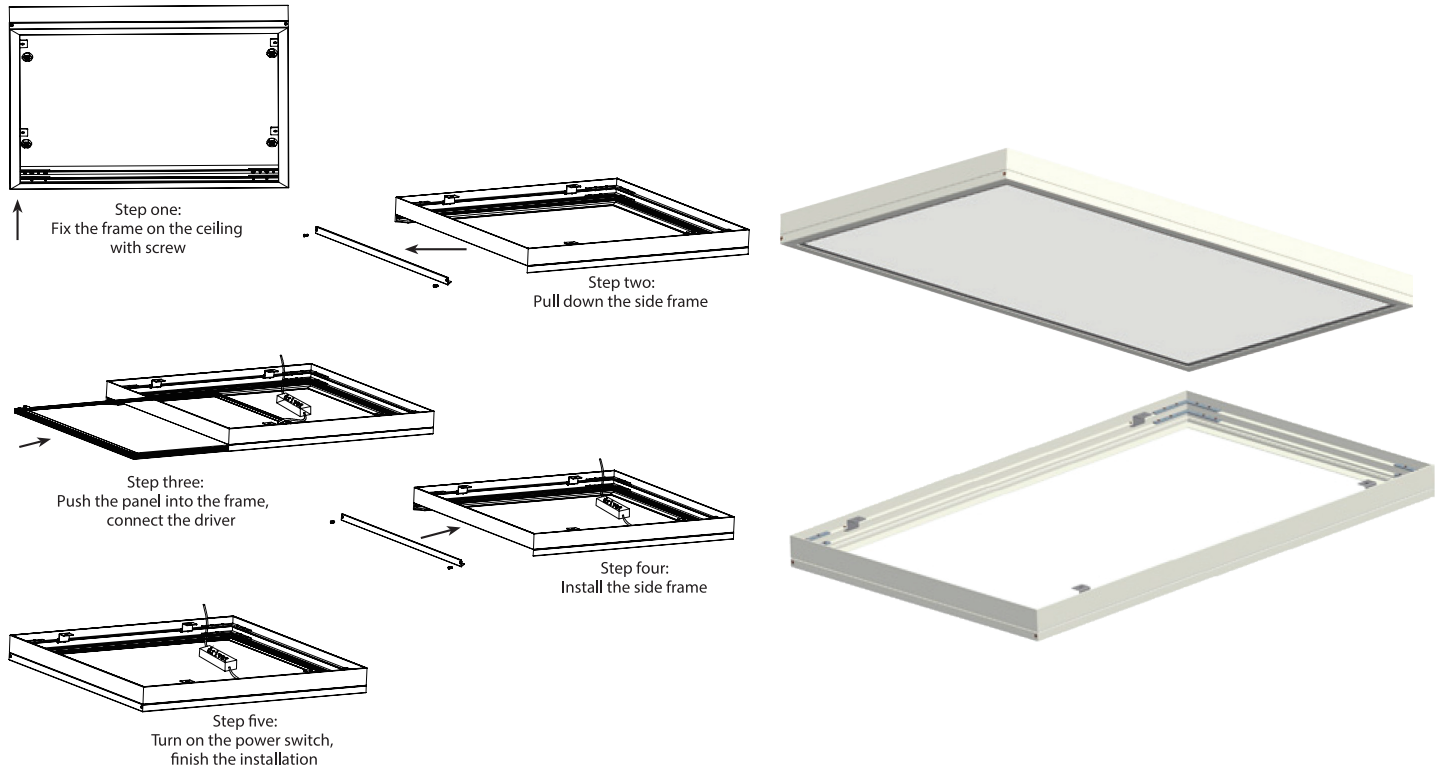

LED123F

SPECIFICATION SHEET

DESCRIPTION

- Surface mounting frame for our 1200x300 LED panels

CLASSIFICATION

CE RoHS

DIMENSIONS/DRAWING

FINISH