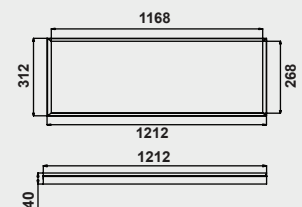

LED123F

SPECIFICATION SHEET

DESCRIPTION

- Surface mounting frame for our 1200x300 LED panels

CLASSIFICATION

CE RoHS

DIMENSIONS/DRAWING

FINISH