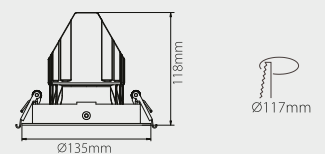

LDL80

SPECIFICATION SHEET

Optional Beam Angle - Add desired degree to end of product code

DESCRIPTION

- Adjustable recessed LED Downlight
- Luminus Chip
- Tridonic driver
- Works with our **EML15605ML** emergency pack
- 5 Year Guarantee

CODE	WATTAGE	COLOUR TEMP.	LUMENS	CRI
LDL8013	17	3000K	1884lm	90
LDL8014	17	4000K	1837lm	95
LDL8023	24	3000K	2511lm	90
LDL8024	24	4000K	2502lm	95
LDL8033	31	3000K	3142lm	90
LDL8034	31	4000K	3131lm	95

CLASSIFICATION

DIMENSIONS/DRAWING

FINISH

Emco House, Units 6-10, Marshgate Drive
Hertford, Hertfordshire, SG13 7JY, UK

Subject to change without prior notice. E & OE.

sales5@emcogroup.co.uk
www.emcogroup.co.uk

Tel: 01992 582033
Fax: 01992 582044