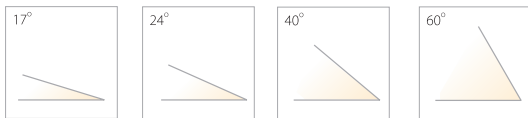

LDL80

SPECIFICATION SHEET

Optional Beam Angle - Add desired degree to end of product code

DESCRIPTION

- Adjustable recessed LED Downlight
- Luminus Chip
- Tridonic driver
- Works with our **EML15605ML** emergency pack
- 5 Year Guarantee

CODE	WATTAGE	COLOUR TEMP.	LUMENS	CRI
LDL8013	17	3000K	1884lm	90
LDL8014	17	4000K	1837lm	95
LDL8023	24	3000K	2511lm	90
LDL8024	24	4000K	2502lm	95
LDL8033	31	3000K	3142lm	90
LDL8034	31	4000K	3131lm	95