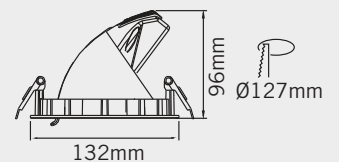

LDL7404

SPECIFICATION SHEET

DESCRIPTION

- 15W Adjustable LED downlight c/w Tridonic driver.
- 4000K
- 1520lm, 101lm/W
- CRI 82
- Beam Angle: 40°
- Tilting Angle: 350° Rotate ~ 60° Vertical
- Works with our **EML15605ML** emergency pack
- 5 Year Guarantee

CLASSIFICATION

DIMENSIONS/DRAWING

FINISH

MATT
WHITE

Emco House, Units 6-10, Marshgate Drive
Hertford, Hertfordshire, SG13 7JY, UK

Subject to change without prior notice. E & OE.

sales5@emcogroup.co.uk Tel: 01992 582033
www.emcogroup.co.uk Fax: 01992 582044