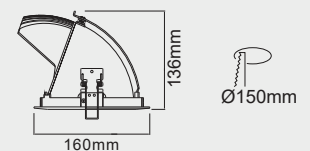

### DESCRIPTION

- 31W adjustable recessed downlight c/w non-dimmable Tridonic driver.
- 40° beam angle
- -10° to 90° tilting angle
- Luminus COB LED
- 350° rotation angle
- Works with our **EML15605ML** emergency pack
- 5 Year Guarantee

### DIMENSIONS/DRAWING