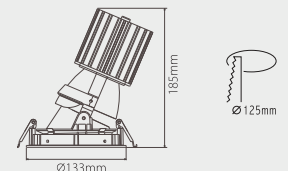

LDL420

SPECIFICATION SHEET

Optional Beam Angle - Add desired degree to end of product code

DESCRIPTION

- Adjustable Recessed downlight c/w Tridonic driver.
- Beam Angle: 30°
- Bridgelux Chip
- Works with our **EML15605ML** emergency pack
- 5 Year Guarantee

CLASSIFICATION

DIMENSIONS/DRAWING

FINISH

Emco House, Units 6-10, Marshgate Drive
Hertford, Hertfordshire, SG13 7JY, UK

Subject to change without prior notice. E & OE.

sales5@emcogroup.co.uk Tel: 01992 582033
www.emcogroup.co.uk Fax: 01992 582044