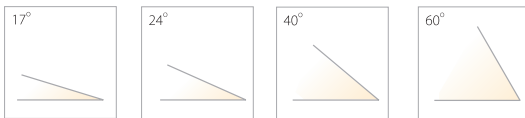

LDL420

SPECIFICATION SHEET

Optional Beam Angle - Add desired degree to end of product code

DESCRIPTION

- Adjustable Recessed downlight c/w Tridonic driver.
- Beam Angle: 30°
- Bridgelux Chip
- Works with our **EML15605ML** emergency pack
- 5 Year Guarantee

CODE	WATTAGE	COLOUR TEMP.	LUMENS	CRI
LDL42013	17	3000K	1884lm	90
LDL42014	17	4000K	1837lm	95
LDL42023	24	3000K	2511lm	90
LDL42024	24	4000K	2502lm	95
LDL42033	31	3000K	3142lm	90
LDL42034	31	4000K	3131lm	95