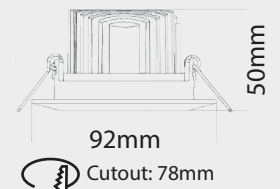

LDL320

SPECIFICATION SHEET

DESCRIPTION

- 12W Adjustable recessed LED downlight c/w non dimmable Tridonic driver.
- Luminus COB
- Beam Angle: 40°
- Tilting Angle: 30°
- Works with our **EML15605ML** emergency pack
- 5 Year Guarantee

CODE	WATTAGE	BEAM ANGLE	COLOUR TEMP.	LUMENS	CRI
LDL320390	12	40°	3000K	1217lm	90
LDL320495	12	40°	4000K	1217lm	95

CLASSIFICATION

DIMENSIONS/DRAWING

FINISH

MATT
WHITE

Emco House, Units 6-10, Marshgate Drive
Hertford, Hertfordshire, SG13 7JY, UK