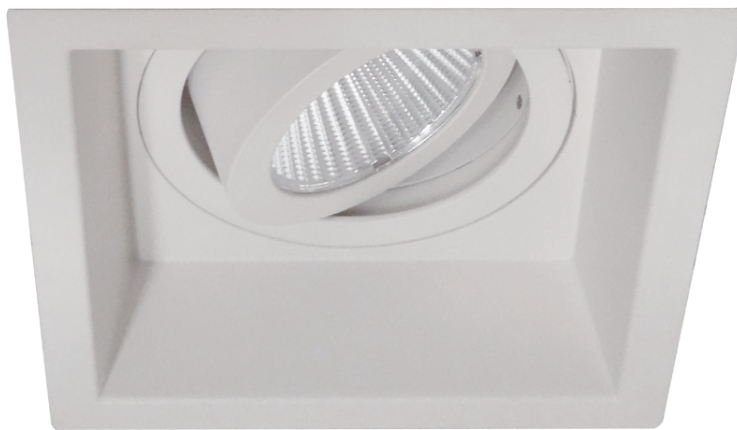

LDL313

SPECIFICATION SHEET

DESCRIPTION

- 10W LED Downlight c/w driver.
- 3000K - 89lm/W
- CRI 80
- Aluminium Material
- Tilting Angle: 350° Rotate ~ 60° Vertical
- Input Voltage: 100-240V 50/60Hz
- Works with our **EML15605ML** emergency pack
- 5 Year Guarantee

CODE	WATTAGE	BEAM ANGLE	COLOUR TEMP.	LUMENS	CRI
LDL3132	10	24°	3000K	890lm	80
LDL3134	10	40°	3000K	890lm	80

CLASSIFICATION

DIMENSIONS/DRAWING

FINISH

MATT
WHITE

Emco House, Units 6-10, Marshgate Drive
Hertford, Hertfordshire, SG13 7JY, UK