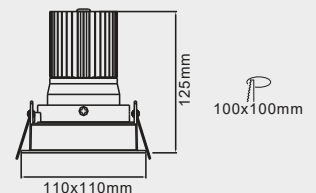

LDL313

SPECIFICATION SHEET

DESCRIPTION

- 10W LED Downlight c/w driver.
- 3000K - 89lm/W
- CRI 80
- Aluminium Material
- Tilting Angle: 350° Rotate ~ 60° Vertical
- Input Voltage: 100-240V 50/60Hz
- Works with our **EML15605ML** emergency pack
- 5 Year Guarantee

CODE	WATTAGE	BEAM ANGLE	COLOUR TEMP.	LUMENS	CRI
LDL3132	10	24°	3000K	890lm	80
LDL3134	10	40°	3000K	890lm	80

CLASSIFICATION

DIMENSIONS/DRAWING

FINISH

MATT
WHITE

Emco House, Units 6-10, Marshgate Drive
Hertford, Hertfordshire, SG13 7JY, UK