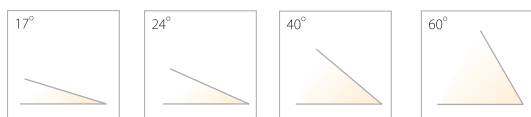

LDG922

SPECIFICATION SHEET

Optional Beam Angle - Add desired degree to end of product code

DESCRIPTION

- Trimless / plaster-in adjustable Triple downlight.
- Optional Filters: Clear Glass (**RCG**), Frosted Glass (**RFG**), Honeycomb Louvre (**RHC**)
- Works with our **EML15605ML** emergency pack
- 5 Year Guarantee

CODE	WATTAGE	COLOUR TEMP.	LUMENS	CRI
LDG922173	3 x 17	3000K	3 x 1884lm	90
LDG922174	3 x 17	4000K	3 x 1837lm	95
LDG922243	3 x 24	3000K	3 x 2511lm	90
LDG922244	3 x 24	4000K	3 x 2502lm	95
LDG922313	3 x 31	3000K	3 x 3142lm	90
LDG922314	3 x 31	4000K	3 x 3131lm	95

CLASSIFICATION

DIMENSIONS/DRAWING

Cutout: 374mm x 120mm
Length: 432mm (in ceiling)
Depth: 128mm (in ceiling)

FINISH

Emco House, Units 6-10, Marshgate Drive
Hertford, Hertfordshire, SG13 7JY, UK

Subject to change without prior notice. E & OE.