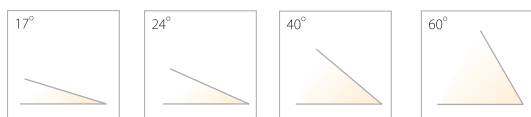

LDG912

SPECIFICATION SHEET

Optional Beam Angle - Add desired degree to end of product code

DESCRIPTION

- Trimless / plaster-in adjustable double downlight.
- Optional Filters: Clear Glass (**RCG**), Frosted Glass (**RFG**), Honeycomb Louvre (**RHC**)
- Works with our **EML15605ML** emergency pack
- 5 Year Guarantee

CODE	WATTAGE	COLOUR TEMP.	LUMENS	CRI
LDG912173	2 x 17	3000K	2 x 1884lm	90
LDG912174	2 x 17	4000K	2 x 1837lm	95
LDG912243	2 x 24	3000K	2 x 2511lm	90
LDG912244	2 x 24	4000K	2 x 2502lm	95
LDG912313	2 x 31	3000K	2 x 3142lm	90
LDG912314	2 x 31	4000K	2 x 3131lm	95

CLASSIFICATION

DIMENSIONS/DRAWING

Cutout: 247mm x 120mm
Length: 305mm (in ceiling)
Depth: 128mm (in ceiling)

FINISH

Emco House, Units 6-10, Marshgate Drive
Hertford, Hertfordshire, SG13 7JY, UK

Subject to change without prior notice. E & OE.