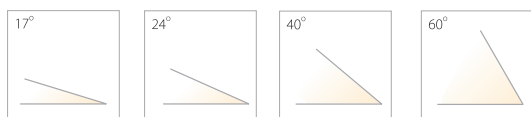

LDG902

SPECIFICATION SHEET

Optional Beam Angle - Add desired degree to end of product code

DESCRIPTION

- Trimless / plaster-in adjustable downlight.
- Optional Filters: Clear Glass (**RCG**), Frosted Glass (**RFG**), Honeycomb Louvre (**RHC**)
- Works with our **EML15605ML** emergency pack
- 5 Year Guarantee

CODE	WATTAGE	COLOUR TEMP.	LUMENS	CRI
LDG902173	17	3000K	1884lm	90
LDG902174	17	4000K	1837lm	95
LDG902243	24	3000K	2511lm	90
LDG902244	24	4000K	2502lm	95
LDG902313	31	3000K	3142lm	90
LDG902314	31	4000K	3131lm	95

CLASSIFICATION

DIMENSIONS/DRAWING

Cutout: 120mm x 120mm
Length: 178mm (in ceiling)
Depth: 128mm (in ceiling)

FINISH

Emco House, Units 6-10, Marshgate Drive
Hertford, Hertfordshire, SG13 7JY, UK

Subject to change without prior notice. E & OE.

sales5@emcogroup.co.uk Tel: 01992 582033
www.emcogroup.co.uk Fax: 01992 582044