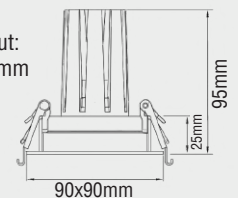

### DESCRIPTION

- Single Head Square Adjustable Downlight Frame
- Fits Our **EMCOLED** L312W LED 50mm Module
- Module and driver not included
- 1 Year Guarantee

### DIMENSIONS/DRAWING

Cutout:  
78x78mm