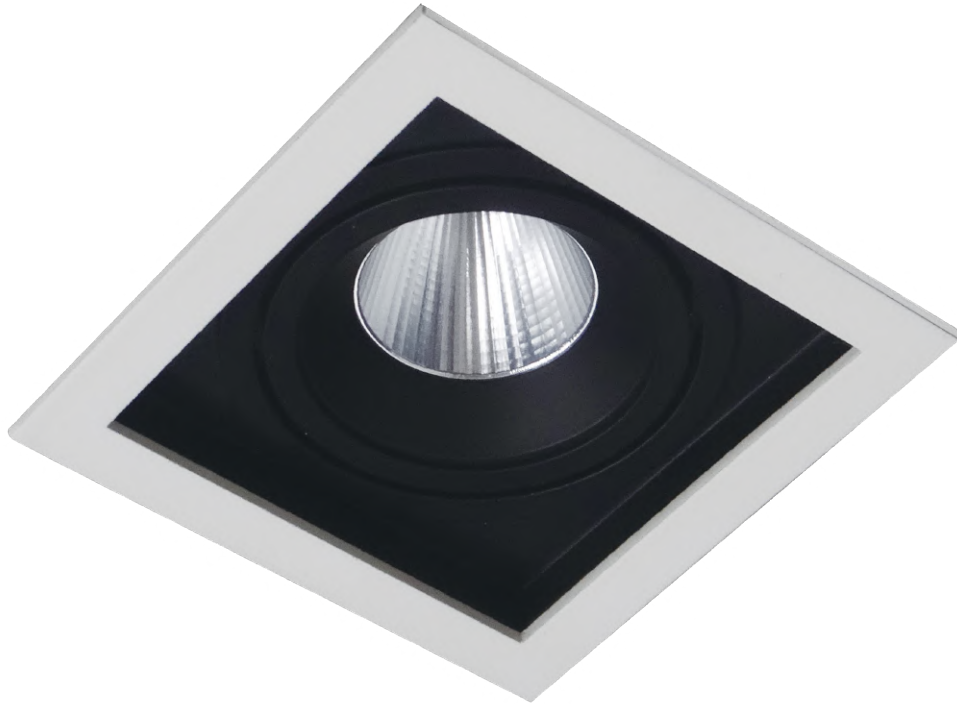

# LDG806

### DESCRIPTION

- Single Head Square Adjustable Downlight Frame
- Fits Our **EMCOLED** L312W LED 50mm Module
- Module and driver not included
- 1 Year Guarantee