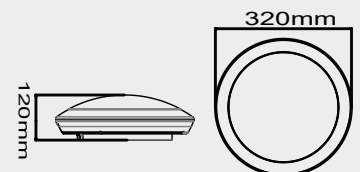

DIMENSIONS/DRAWING

FINISH

Emco House, Units 6-10, Marshgate Drive
Hertford, Hertfordshire, SG13 7JY, UK

Subject to change without prior notice. E & OE.

sales5@emcogroup.co.uk Tel: 01992 582033
www.emcogroup.co.uk Fax: 01992 582044

emcogroup
LIMITED

emcolite

emcosafe

emcovent

EMCOLED

FIREBLOK

rio