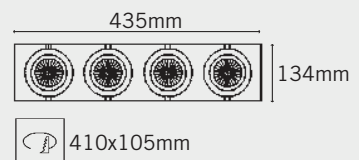

GUDL4

SPECIFICATION SHEET

DESCRIPTION

- 4 Head Multi-directional 50mm downlight.
- Lamp usage: >35W GU10, GU10 LED or any of our 50mm LED Modules

CLASSIFICATION

CE RoHS

DIMENSIONS/DRAWING

FINISH