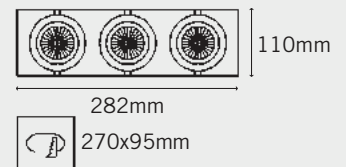

GUDL3

SPECIFICATION SHEET

DESCRIPTION

- 3 Head Multi-directional 50mm downlight.
- Lamp usage: >35W GU10, GU10 LED or any of our 50mm LED Modules

CLASSIFICATION

CE RoHS

DIMENSIONS/DRAWING

FINISH