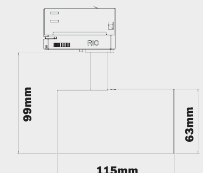

GU705

SPECIFICATION SHEET

DESCRIPTION

- LED track light fitting for GU10 lamp source.
- 90° tilt angle
- 350° rotation angle
- Suitable to use with our **COBGU7** and **COBGU7D** GU10 Lamps
- Suited for our 230V Mains Track
- 5 Year Guarantee

CLASSIFICATION

DIMENSIONS/DRAWING

FINISH

MATT
WHITE

BLACK

Emco House, Units 6-10, Marshgate Drive
Hertford, Hertfordshire, SG13 7JY, UK

Subject to change without prior notice. E & OE.

sales5@emcogroup.co.uk
www.emcogroup.co.uk