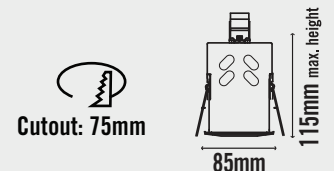

DESCRIPTION

- 230V Fire rated Downlight.
- 3 Different Optional Heads: Fixed (IP20-FRGUD), Gimbal (IP20-FRGUG) and IP65(FRGU65)
- 2x1.5mm Fast Fix Push Connectors
- Lamp usage: GU10 or GU10 LED
- Full Protection Without Firehood
- Adheres to BS476
- Part B - Fire Rated 30/60/90 Minute Compliant Tested
- Part C - Moisture Compliant
- Part E - Acoustic Compliant
- Part L1 & L2 Compliant
- 1 year Guarantee

CLASSIFICATION

RoHS

DIMENSIONS/DRAWING

FINISH