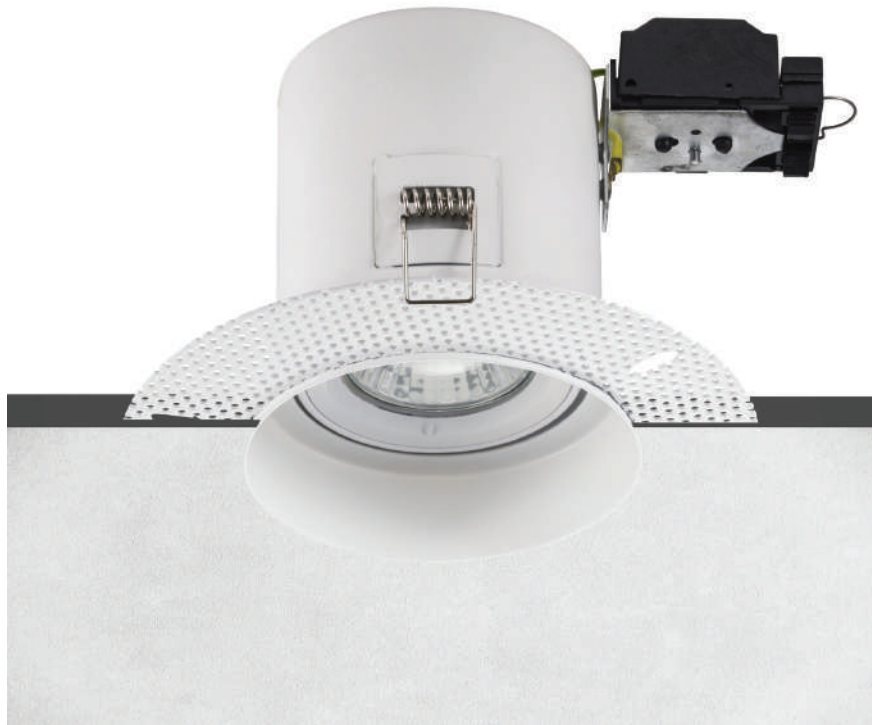

FIREPIRGW

SPECIFICATION SHEET

DESCRIPTION

- Fire-Rated IP20 Plaster In Adjustable GU10 Downlight.
- Fast Fix 2 x 1.5mm² Connector For Easy Install
- Lamp usage: 35W GU10 or GU10 LED
- AC230V Input

CLASSIFICATION

CE IP20 RoHS

DIMENSIONS/DRAWING

FINISH

WHITE

Emco House, Units 6-10, Marshgate Drive
Hertford, Hertfordshire, SG13 7JY, UK

Subject to change without prior notice. E & OE.

sales5@emcogroup.co.uk Tel: 01992 582033
www.emcogroup.co.uk Fax: 01992 582044