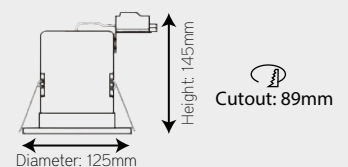

FIREPIRGW

SPECIFICATION SHEET

DESCRIPTION

- Fire-Rated IP20 Plaster In Adjustable GU10 Downlight.
- Fast Fix 2 x 1.5mm² Connector For Easy Install
- Lamp usage: 35W GU10 or GU10 LED
- AC230V Input

CLASSIFICATION

CE IP20 RoHS

DIMENSIONS/DRAWING

FINISH

WHITE

Emco House, Units 6-10, Marshgate Drive
Hertford, Hertfordshire, SG13 7JY, UK

Subject to change without prior notice. E & OE.

sales5@emcogroup.co.uk Tel: 01992 582033
www.emcogroup.co.uk Fax: 01992 582044