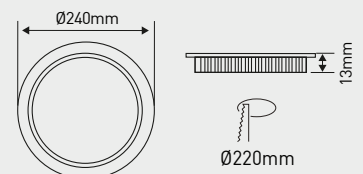

EMCPL204

SPECIFICATION SHEET

DESCRIPTION

- 20W Slimline LED Downlight
- 4200K
- 1600lm
- CRI 80
- 120° Beam Angle
- AC100-240V 50 / 60 Hz
- Lm/W: 80
- PF: 0.9
- SMD2835 LED Chips
- Lifetime: 30000Hrs
- 3 Year Warranty

CLASSIFICATION

CE IP44 RoHS

DIMENSIONS/DRAWING

FINISH

MATT
WHITE

Emco House, Units 6-10, Marshgate Drive
Hertford, Hertfordshire, SG13 7JY, UK

Subject to change without prior notice. E & OE.

sales5@emcogroup.co.uk Tel: 01992 582033
www.emcogroup.co.uk Fax: 01992 582044