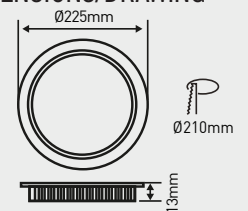

EMCPL184

SPECIFICATION SHEET

DESCRIPTION

- 18W Slimline LED Downlight
- 4200K
- 1440lm
- CRI 80
- 120° Beam Angle
- AC180-265V 50 / 60 Hz
- Lm/W: 80
- PF: 0.9
- SMD2835 LED Chips
- Lifetime: 30000Hrs
- 3 Year Warranty

CLASSIFICATION

CE IP 20 RoHS

DIMENSIONS/DRAWING

FINISH

MATT
WHITE

Emco House, Units 6-10, Marshgate Drive
Hertford, Hertfordshire, SG13 7JY, UK

Subject to change without prior notice. E & OE.

sales5@emcogroup.co.uk Tel: 01992 582033
www.emcogroup.co.uk Fax: 01992 582044