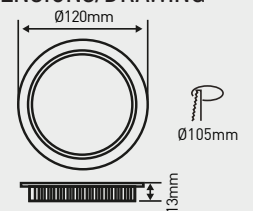

## DESCRIPTION

- 6W Slimline LED Downlight
- AC180-265V 50 / 60 Hz
- Lm/W: 80
- PF: 0.9
- SMD2835 LED Chips
- Lifetime: 30000Hrs
- 3 Year Warranty

CODE	WATTAGE	BEAM ANGLE	COLOUR TEMP.	LUMENS	CRI
EMCPL063	6	120°	3000K	480lm	80
EMCPL064	6	120°	4200K	480m	80

## DIMENSIONS/DRAWING