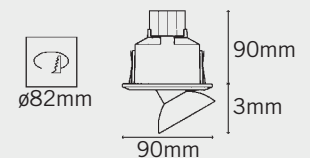

EMC028

SPECIFICATION SHEET

DESCRIPTION

- IP44 Hidden clip low profile die cast gimbal downlight
- Recessed baffle to reduce glare
- Single clip fix
- Lamp usage: Accepts any 50mm >35W GU10 lamp or LED Module
- 5 Year Guarantee

CLASSIFICATION

DIMENSIONS/DRAWING

FINISH

Emco House, Units 6-10, Marshgate Drive
Hertford, Hertfordshire, SG13 7JY, UK

Subject to change without prior notice. E & OE.

sales5@emcogroup.co.uk Tel: 01992 582033
www.emcogroup.co.uk Fax: 01992 582044