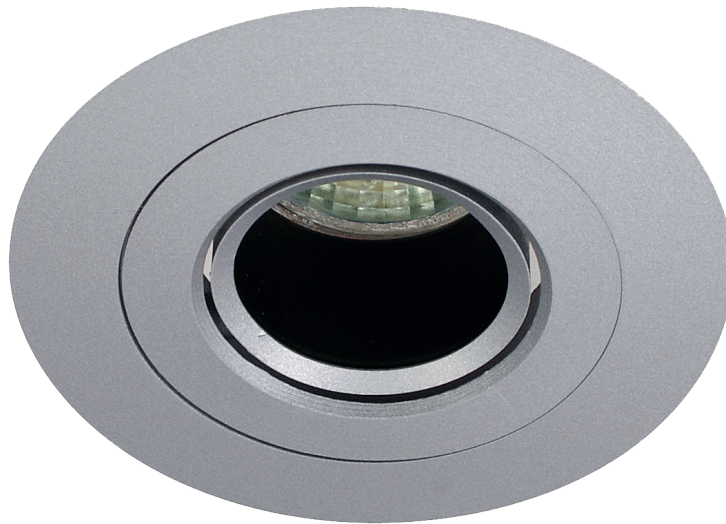

EMC026

SPECIFICATION SHEET

DESCRIPTION

- » Hidden clip low profile die cast gimbal downlight
- » Recessed baffle to reduce glare
- » 30° Variable angle
- » Single clip fix
- » Lamp usage: Accepts any 50mm MR16 lamp or LED Module

CLASSIFICATION

DIMENSIONS/DRAWING

Cutout: \varnothing 78mm
Diameter: 90mm
Total Height: 98mm

FINISH

Emco House, Units 6-10, Marshgate Drive
Hertford, Hertfordshire, SG13 7JY, UK

sales@emcogroup.co.uk Tel: 01992 582033
www.emcogroup.co.uk Fax: 01992 582044