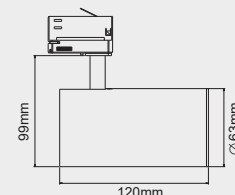

4TLGU10

SPECIFICATION SHEET

DESCRIPTION

- 3 Circuit Track fitting designed to accept GU10 LED lamps.
- Suitable for our **4TRA** range of 3 circuit 240V track
- Compatible with Global track
- 5 Year Guarantee

CLASSIFICATION

DIMENSIONS/DRAWING

FINISH

MATT
BLACK

MATT
WHITE

Emco House, Units 6-10, Marshgate Drive
Hertford, Hertfordshire, SG13 7JY, UK

Subject to change without prior notice. E & OE.

sales5@emcogroup.co.uk Tel: 01992 582033
www.emcogroup.co.uk Fax: 01992 582044